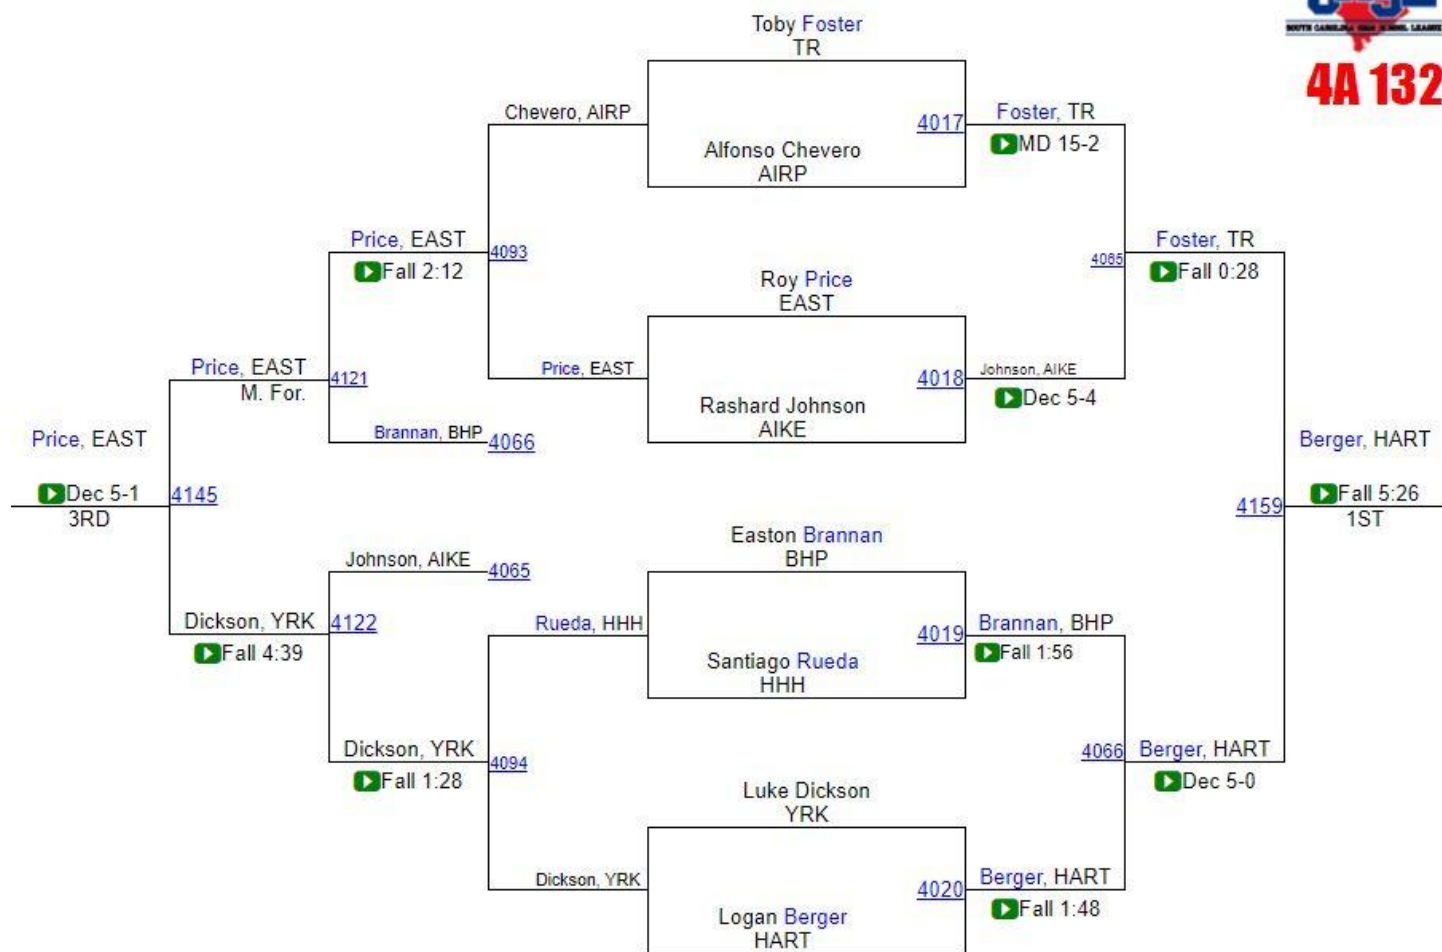

SCHSL State Championships

4A 132