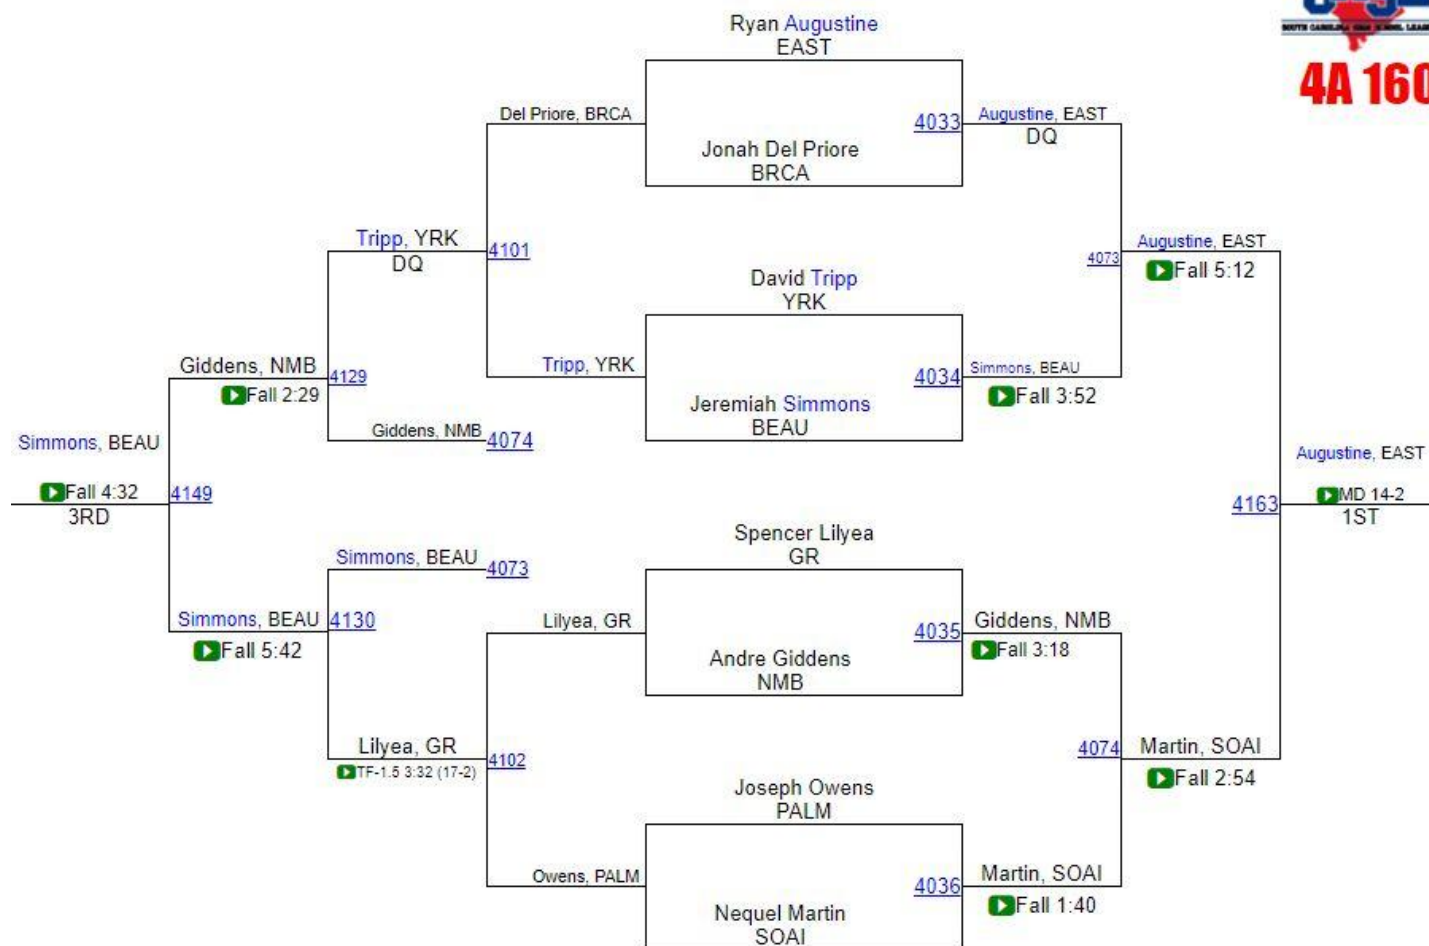

# SCHSL State Championships

# SCHSL State Championships

**4A 152**

# SCHSL State Championships

**4A 160**