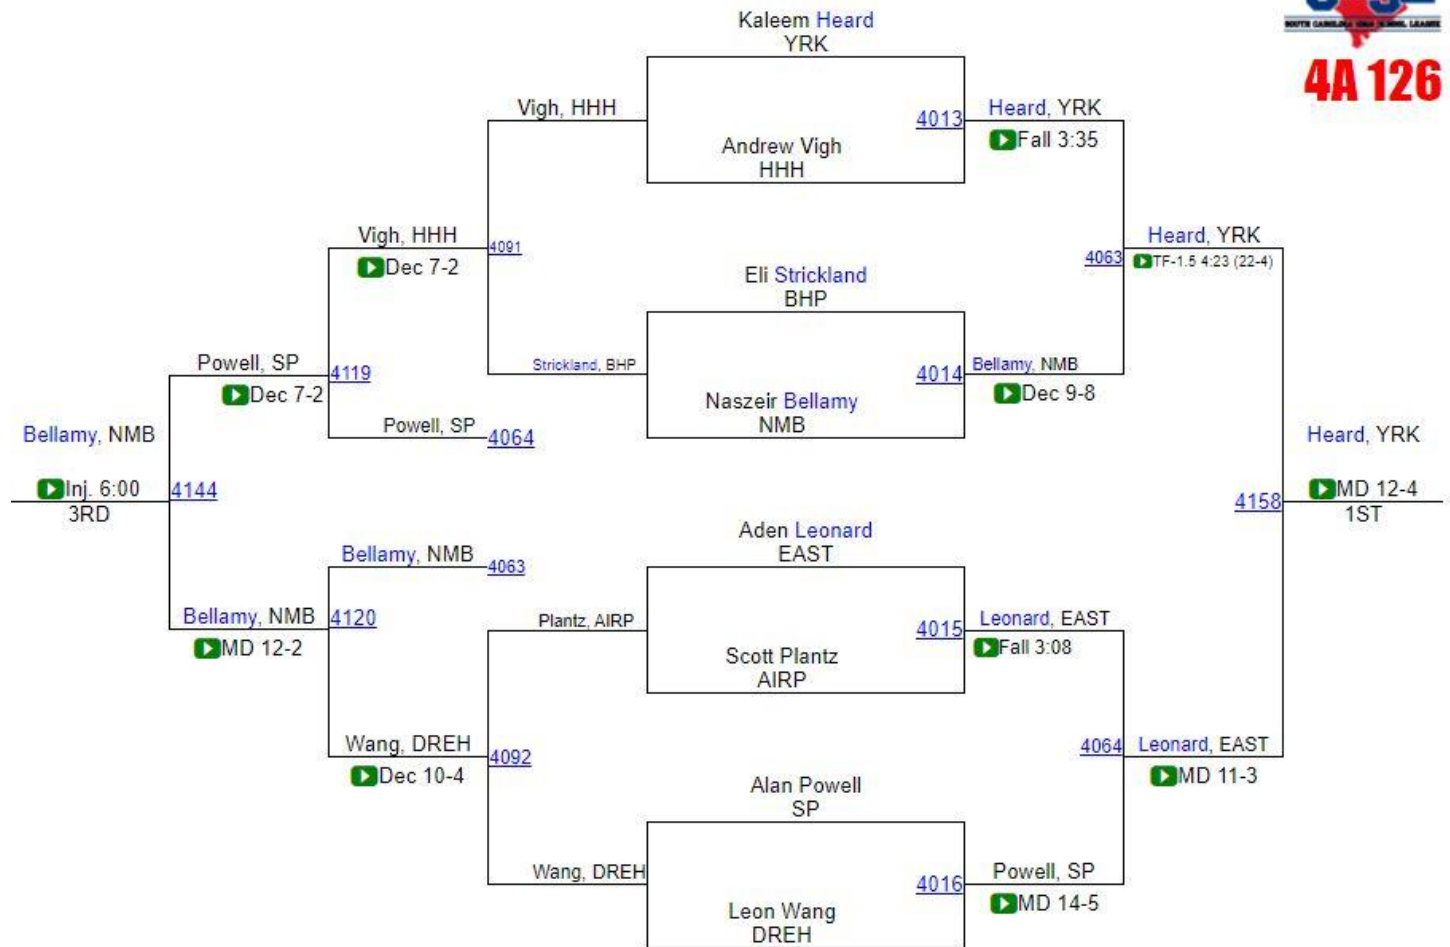

SCHSL State Championships