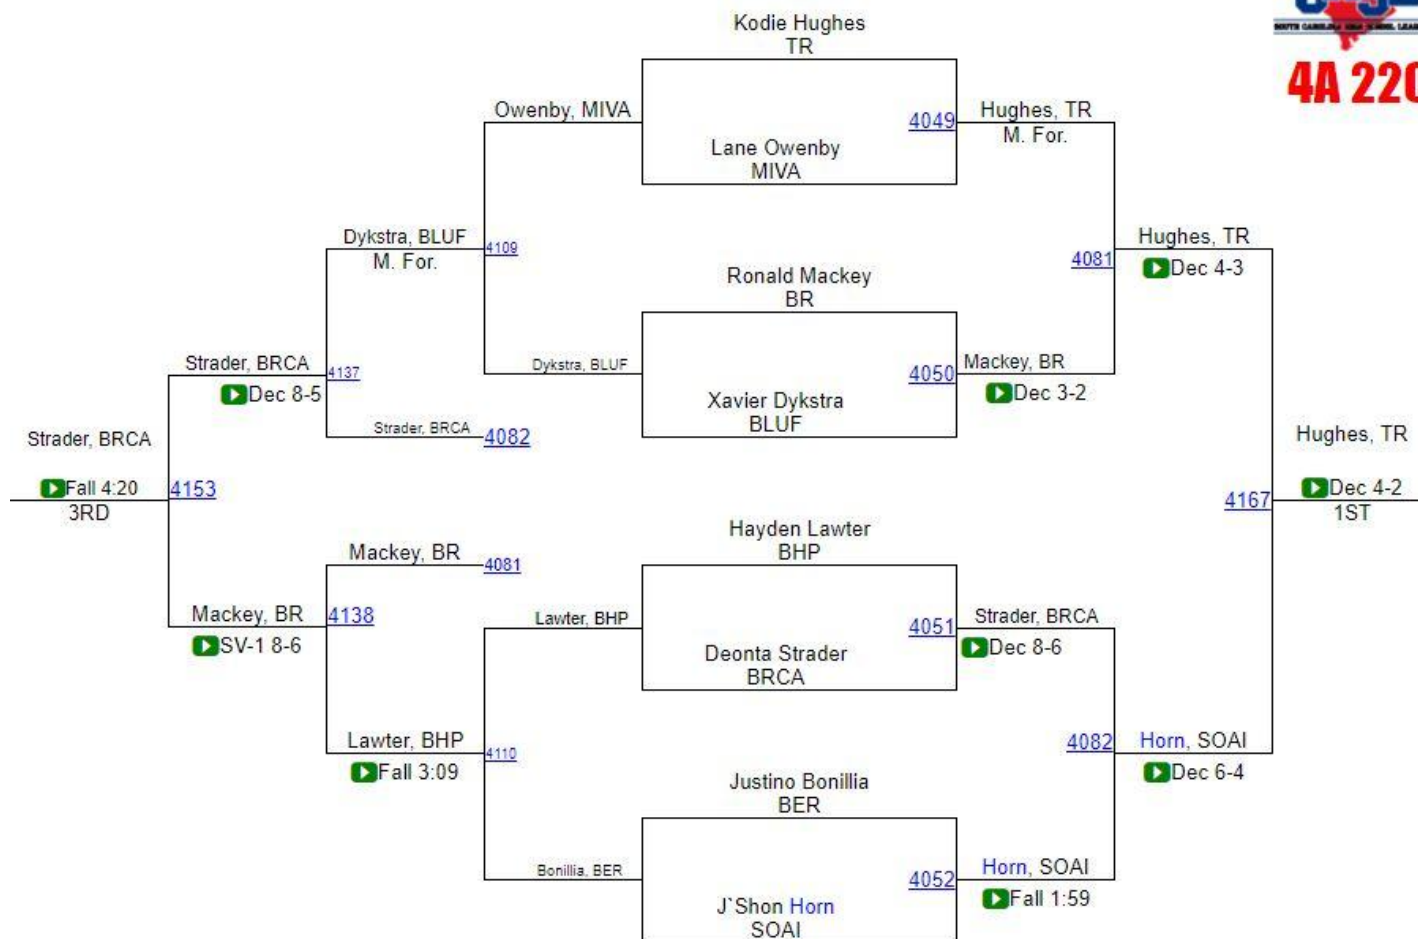

# SCHSL State Championships

**4A 170**

# SCHSL State Championships

**4A 182**

# SCHSL State Championships

**4A 220**