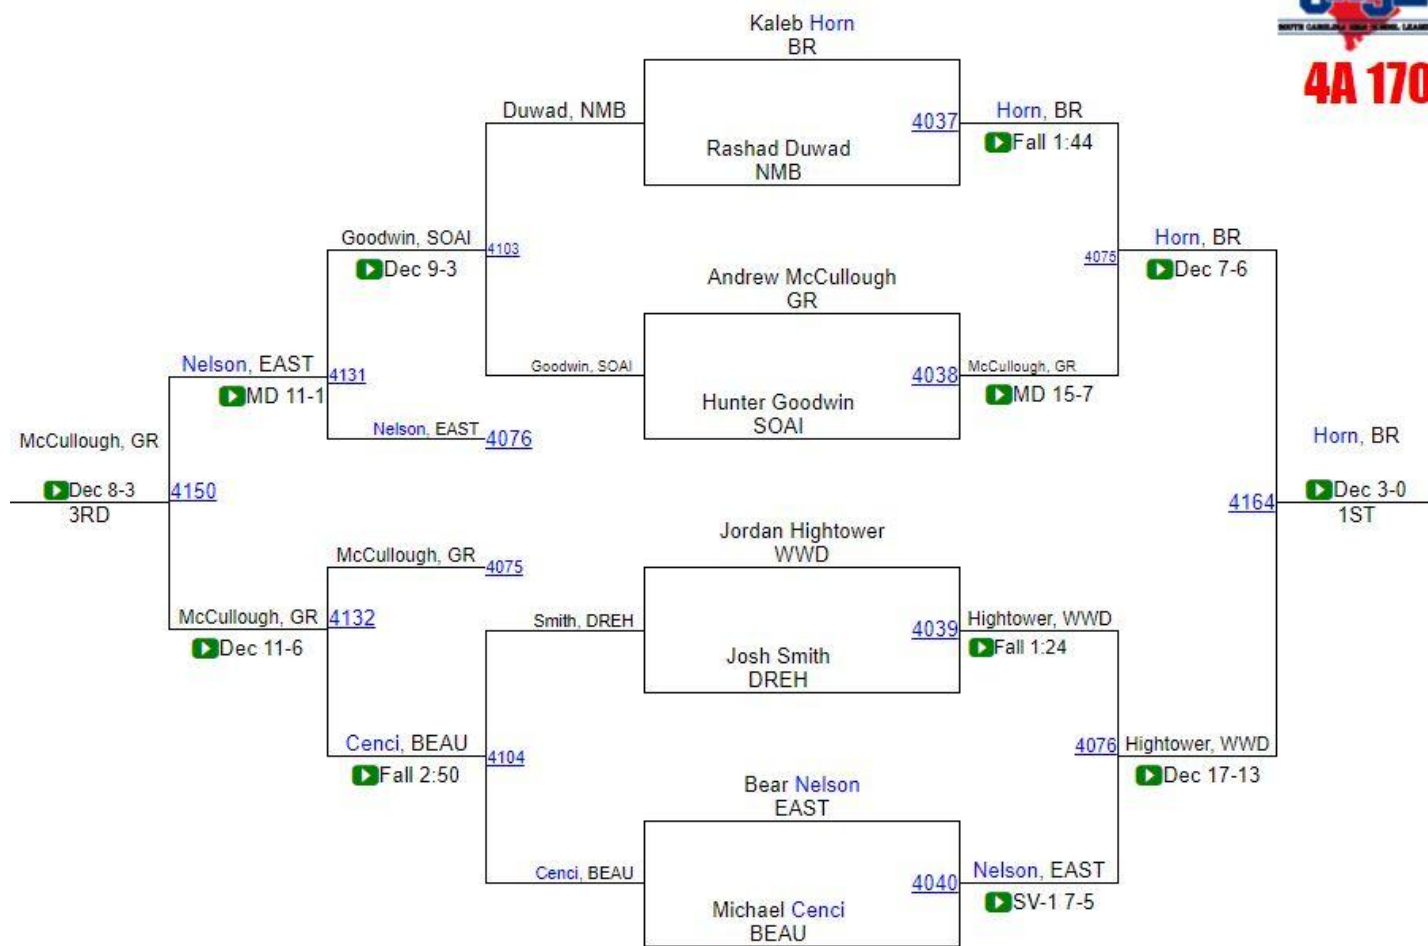

# SCHSL State Championships

**4A 160**

# SCHSL State Championships

**4A 170**